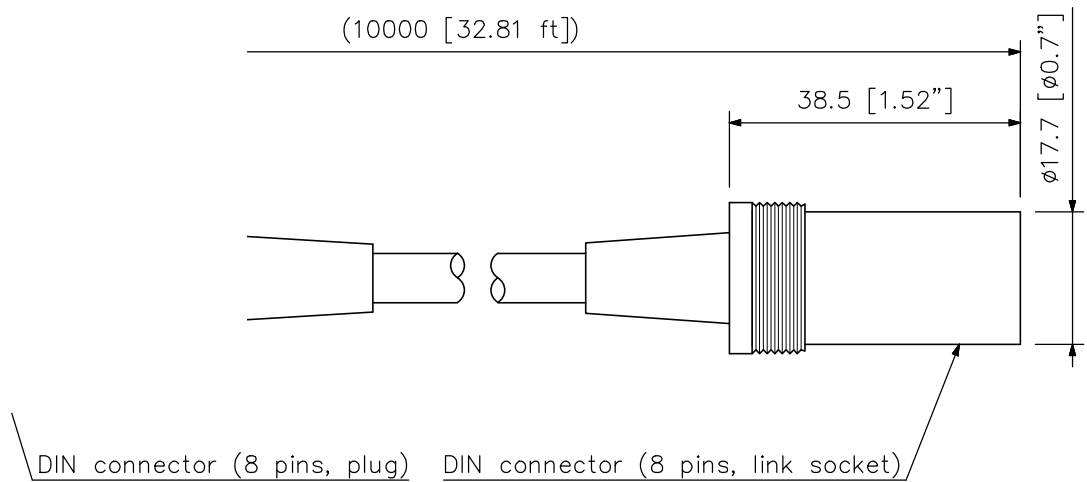

■DESCRIPTION

The YR-790-10-AS is an extension cord used to connect between the conference system's Central unit and Conference units (TS-791L-AS and TS-792L-AS) .

■SPECIFICATIONS

| | |
|--------------|--|
| Cable Length | 10 m (32.81 ft) |
| Connector | 8 pins DIN socket (going to the unit's base) ---1, 8 pins DIN plug (going to the cord) ---1 |

Note: Numerical values in parentheses are for reference only.

UNIT:mm SCALE:1/1