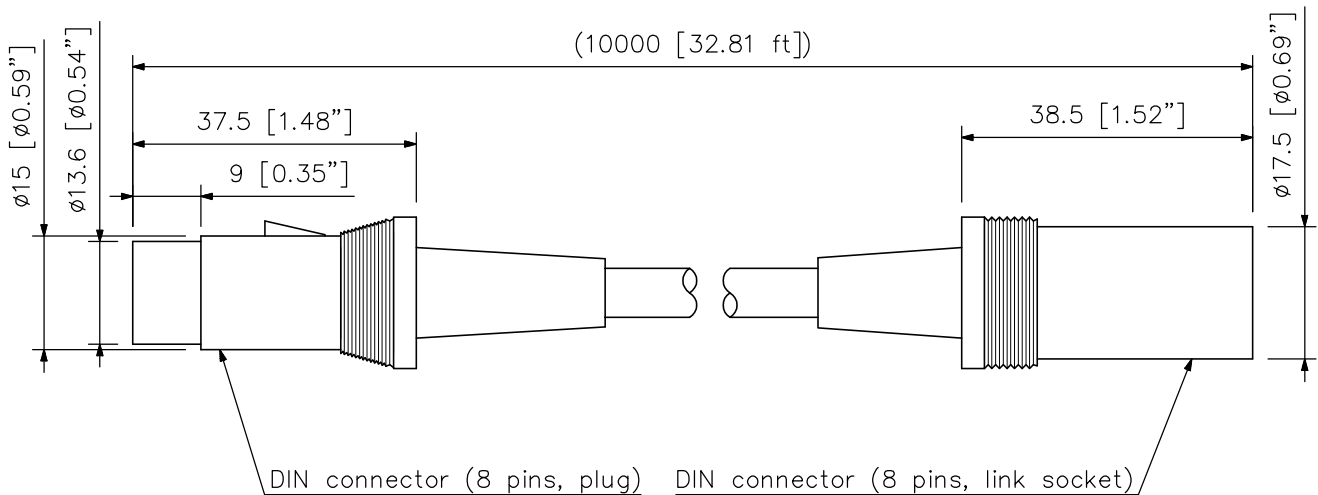

■ DESCRIPTION

The YR-780-10M is an extension cord used to connect between the conference system's Central unit and conference units (TS-781 and TS-782) .

■ SPECIFICATIONS

| | |
|--------------|--|
| Cable Length | 10 m (32.81 ft) |
| Connector | 8 pins DIN socket (going to the unit's base) ---1, 8 pins DIN plug (going to the cord) ---1 |

■ APPEARANCE

Note: Numerical values in parentheses are for reference only.

UNIT:mm SCALE:1/1