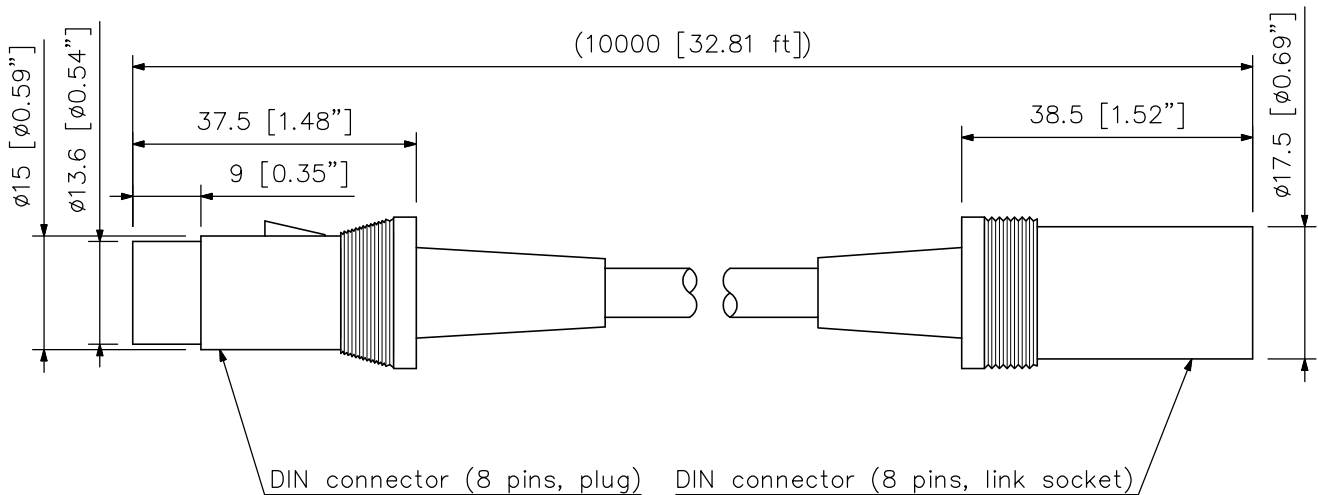

■ DESCRIPTION

The YR-780-10M is an extension cord used to connect between the conference system's Central unit and conference units (TS-781 and TS-782) .

■ SPECIFICATIONS

Cable Length	10 m (32.81 ft)
Connector	8 pins DIN socket (going to the unit's base) ---1, 8 pins DIN plug (going to the cord) ---1

■ APPEARANCE

Note: Numerical values in parentheses are for reference only.

UNIT:mm SCALE:1/1