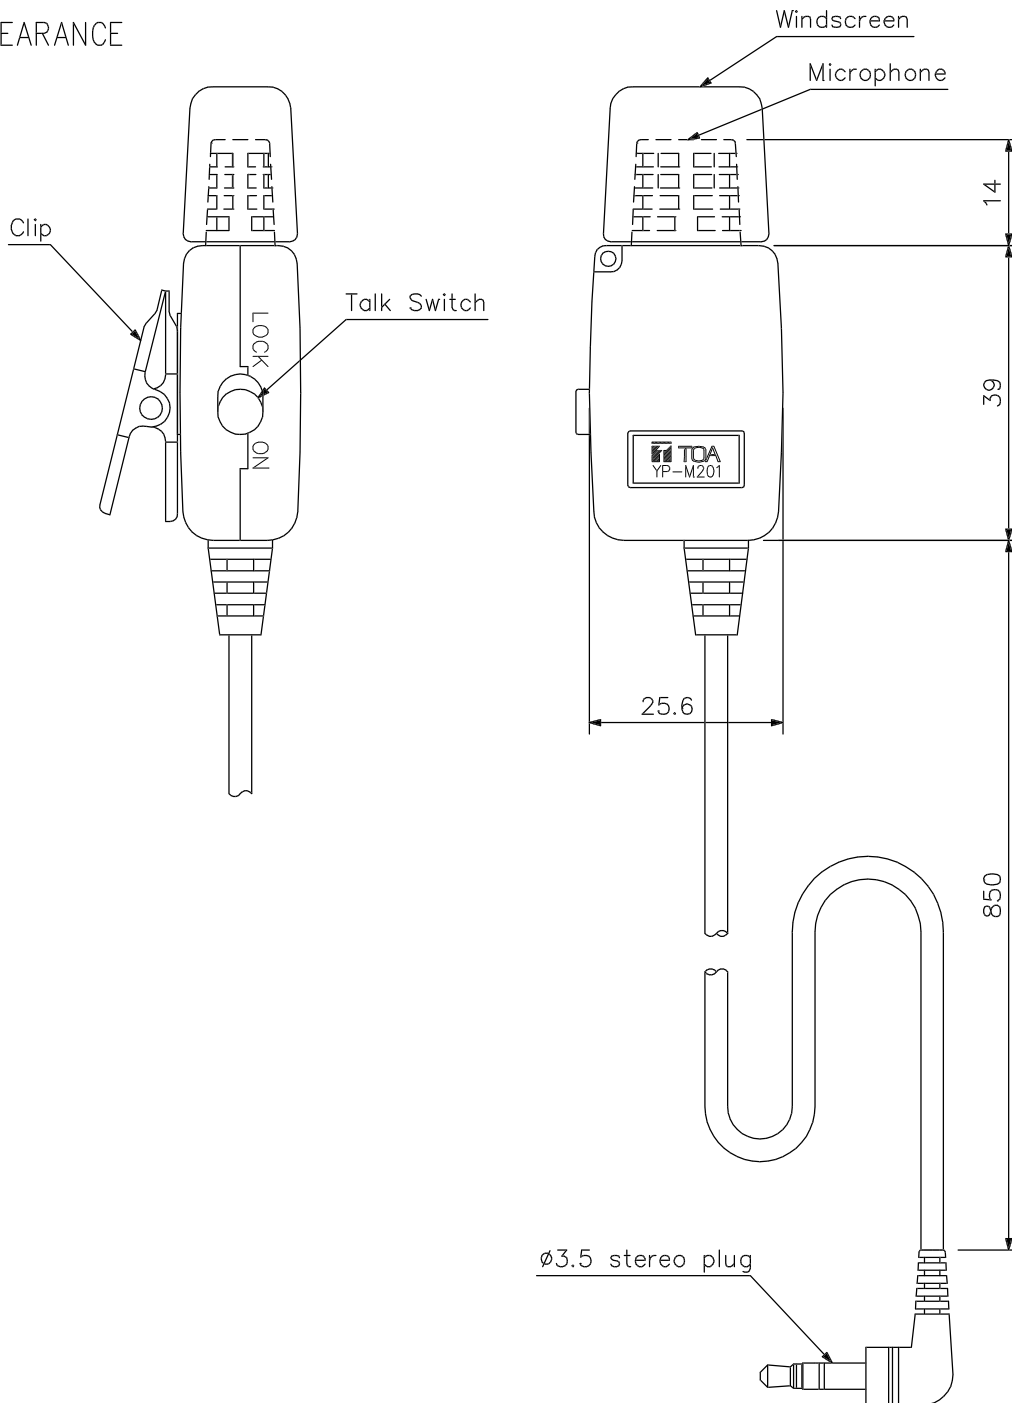

DESCRIPTION

The YP-M201 is a Close-talking Microphone designed to be exclusively used with an optional WM-2100 Portable Transmitter. This microphone is suitable for use in high noise level areas.

SPECIFICATIONS

Type	Electret condenser type
Directivity	Unidirectional
Sensitivity	-57 dB (0 dB = 1 V/Pa, 1 kHz, load: 2 kΩ)
Maximum Input Level	115 dB SPL
Terminal	ø3.5 mm stereo plug
Finish	Black
Weight	20 g (cable included)

APPEARANCE

UNIT:mm SCALE:1/1