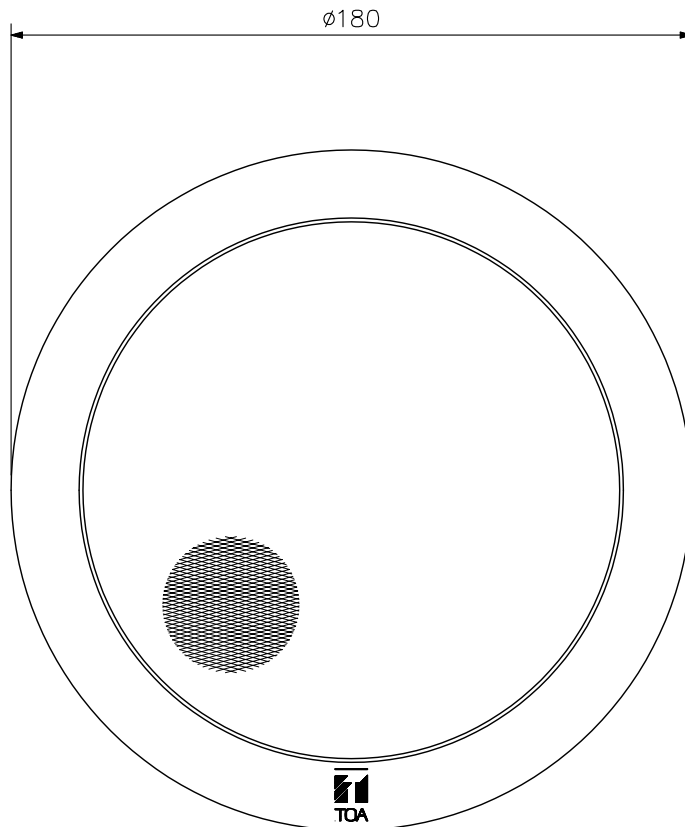

■DESCRIPTION

The CP-77 grille can easily be attached to the CM-760 speaker by means of coil springs. Because it is thin in thickness and white in color, it blends with any ceiling. In addition, cleaning is easy because the net is painted metal.

■SPECIFICATIONS

| | |
|-------------------------|--|
| Speaker Mounting Method | Spring catch |
| Finish | Frame, net: Aluminum, off-white, paint |
| Dimensions | ø180 × 11 (D) mm (exposed section) |
| Weight | 70 g |
| Applicable Speaker | CM-760, CM-76 |

■APPEARANCE

UNIT:mm SCALE:1/2