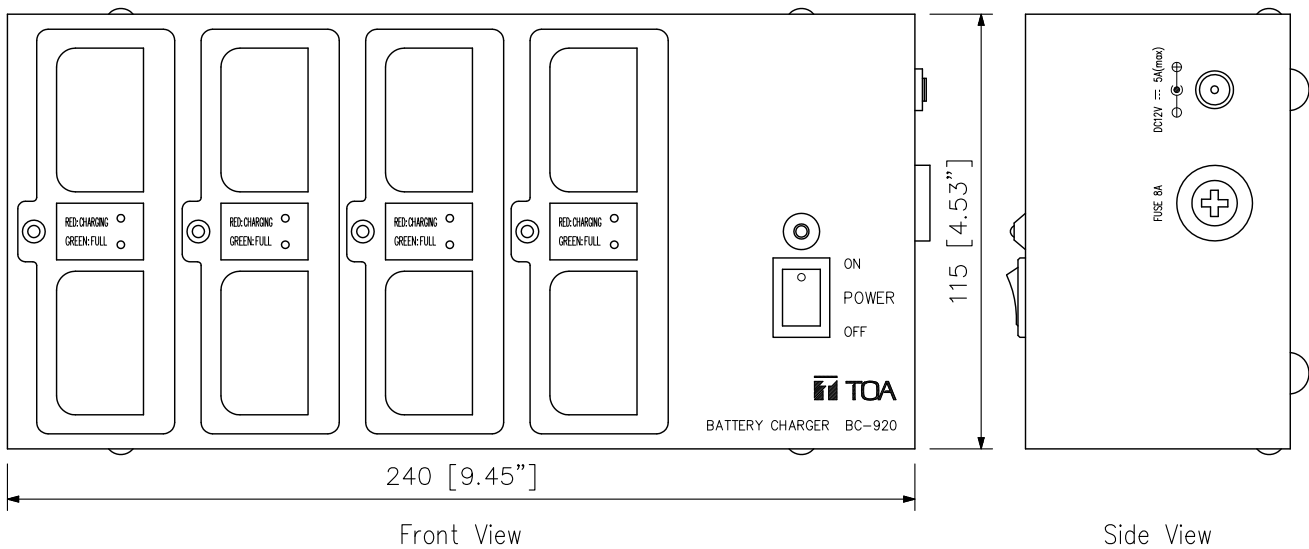

### DESCRIPTION

The BC-920 is a dedicated battery charger for the BP-920 (option) and BP-900A (option) used in the Chairman Units, and Delegate Units. It permits up to 8 batteries to be simultaneously charged within up to 5 hours.

### SPECIFICATIONS

Power Source	100 - 240 V AC, 50/60 Hz (supplied from AC adapter (accessory))
Current Consumption	Max. 1.4 A
Charging Time	Approx. 5 hours
Charging Capacity	8 pieces
LED Indicator	Charging status (Green: Full charge, Red: On charge), Power indicator
Operating Temperature	0 °C to +40 °C (32 °F to 104 °F)
Operating Humidity	90 %RH or less (no condensation)
Finish	Case: Steel, black, paint Battery receptacles: PPO resin, black
Dimensions	240 (W) × 70 (H) × 115 (D) mm (9.45" × 2.76" × 4.53")
Weight	1.1 kg (2.43 lb) (unit only)
Accessory	AC adapter (Cord length: 1 m (3.28 ft) DC cord, and 2 m (6.56 ft) detachable AC cord) (*1) ...1

### APPEARANCE

Version	1CE	4CE	3CU
AC plug			

UNIT:mm SCALE:1/2