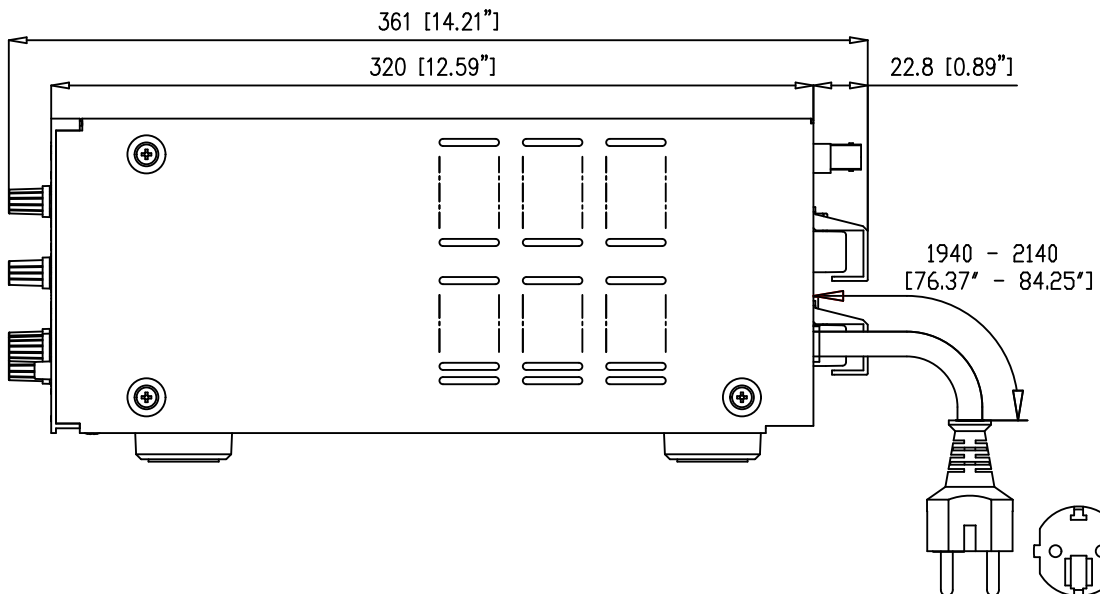

PA AMPLIFIER

A-2128S-AS

DESCRIPTION

TOA amplifier of model A-2128S-AS is mixer power amplifier with high capacity for audio requirements in mosque or other places of worship.

SPECIFICATIONS

* 0 dB = 1 V

Power Supply	AC : 220V, 50/60Hz ; DC : 24V	
Power Output	Rated 120W	
Power Consumption	AC : 350W (rated output)	
	AC : 170W (operation at EN60065)	
	DC : 15A (operation at Rated output)	
Frequency Response	50Hz - 20,000Hz \pm 3dB	
Distortion	Less than 1% THD at 1kHz, 1/3 rated output power	
Inputs (sensitivity, Impedance, Connector)		
MIC 1	Rear	1.0mV (-60dB*) Balanced 600 Ω , Phone Jack, Echo
MIC 2	Rear	1.0mV (-60dB*) Balanced 600 Ω , Phone Jack
MIC 3	Rear	1.0mV (-60dB*) Balanced 600 Ω , Phone Jack
MIC 4	Rear	1.0mV (-60dB*) Balanced 600 Ω , Phone Jack
MIC 5	Rear	1.0mV (-60dB*) Balanced 600 Ω , Phone Jack
AUX 1	Rear	300mV (-10dB*) Unbalanced 10k Ω , RCA Pin Jack
AUX 2	Rear	300mV (-10dB*) Unbalanced 10k Ω , RCA Pin Jack
AUX 3	Rear	300mV (-10dB*) Unbalanced 10k Ω , RCA Pin Jack
Speaker Outputs	100V, 4 Ω	
PRE AMP OUT	1.0V (0dB*) Unbalanced 600 Ω , RCA Pin Jack	
PWR AMP IN	1.0V (0dB*) Unbalanced 10k Ω , RCA Pin Jack	
REC OUT	1.0V (0dB*) Unbalanced 600 Ω , RCA Pin Jack	
Phantom Power	DC +21V (MIC 1)	
Noise Level (S/N)	More than 80 dB at All Volume control full CCW	
	More than 50 dB at All Volume control full CW	
Output Regulation	Less than 3 dB no load to full load	
Controls	Front	5 Microphone Gain Controls
	Front	3 Aux Gain Controls
	Front	8 Bass Tone Controls
	Front	8 Treble Tone Controls
	Front	1 Echo Level Control
	Front	1 Master Controls
	Front	1 Power ON/OFF Switch
Tone Controls	Bass : \pm 10 dB at 100 Hz, Treble : \pm 10 dB at 10 kHz	
Indicators	1 LED Signal, 1 LED Peak, 1 LED Power ON	
Ambient Temperature	0°C to +40°C	
Dimensions	420 (W) X 144 (H) X 361 (D) in mm	
Weight	13 kg	
Finish	Front panel	Aluminum, Gray
	Case	Steel plate, Gray

UNIT : mm SCALE : 1/3