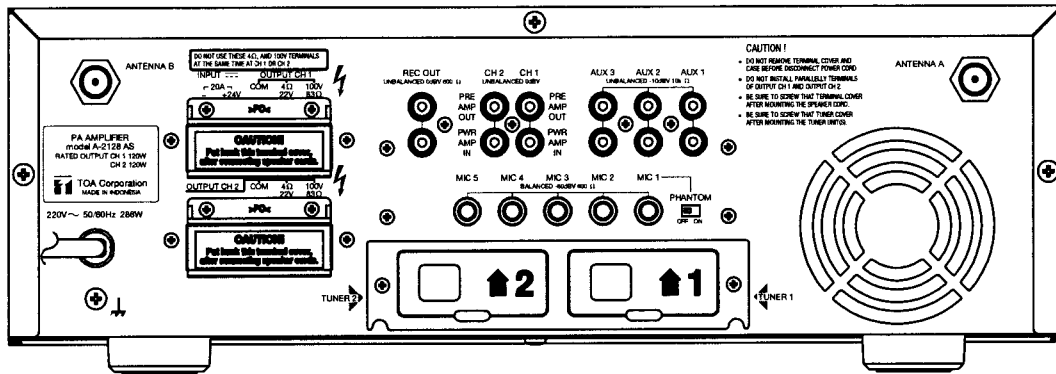

■ APPEARANCE

Rear View