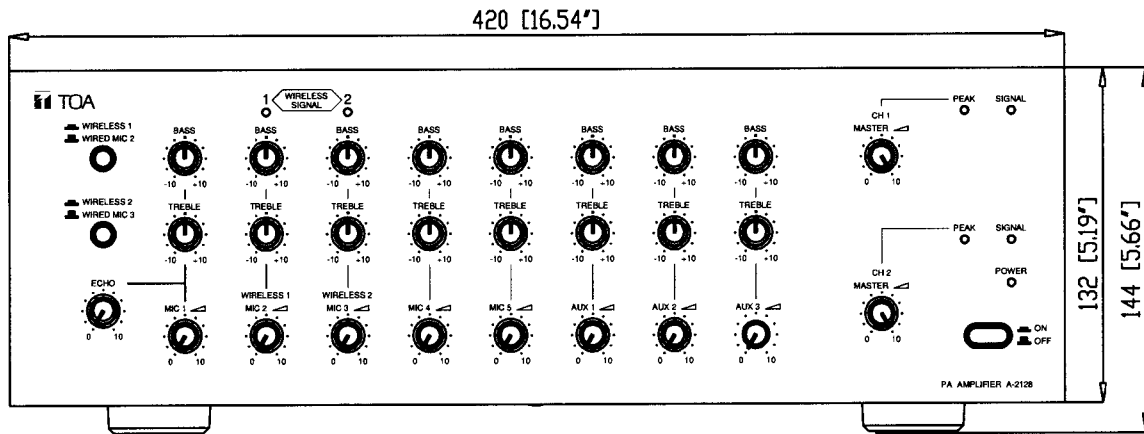

■ APPEARANCE

Rear View

Front View

Right View